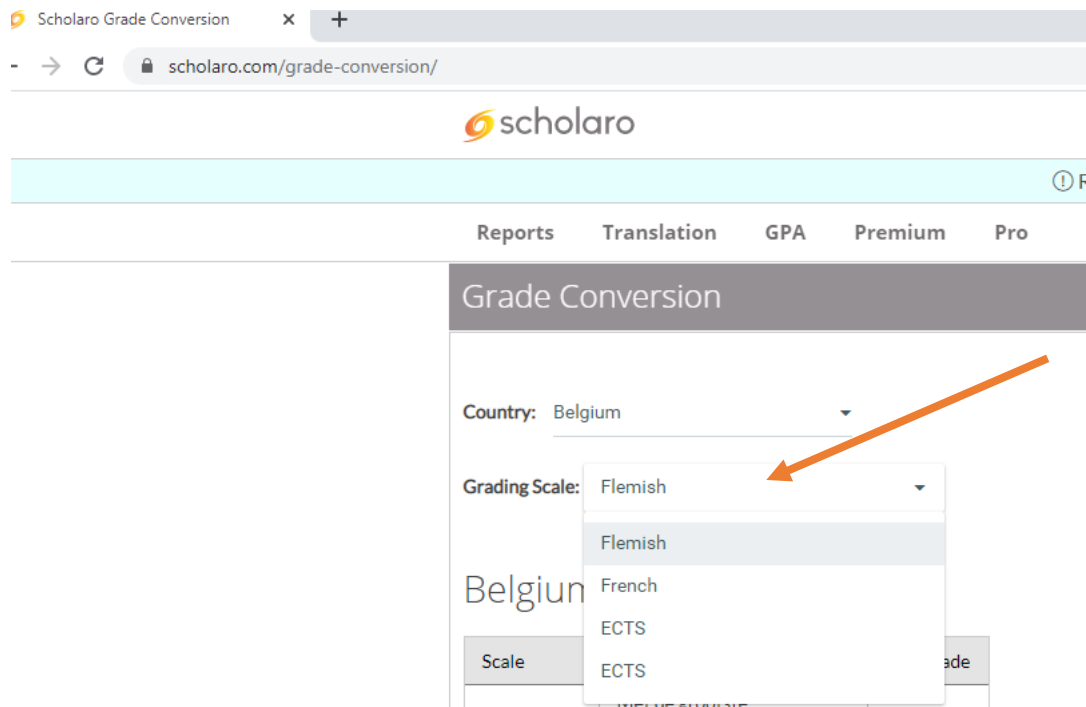

Step 7: Click on the grading scale used at your Home Institution: